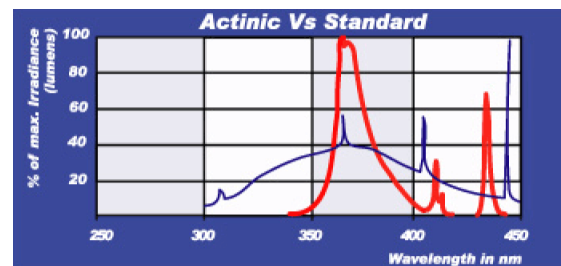

PRODUCT STRENGTHS

Bulbs

Insects are attracted to all light but over the years research has proven that insects are particularly attracted to blue ultra violet light at a UV wavelength of approximately 350/360 nanometers:

Please note that all bulbs have a lifetime of approximately 12 months. After this, they become less insect attractive and should be replaced.

All our units are now fitted with high-powered Actinic tubes, the result of a recent breakthrough in UV technology where each tube will always peak at 360 nanometers to create the largest output of light available in the industry.

- Benefit 1** – Improved performance against time.
- Actinic tube remains effective for 40% longer than BL350 tube (ordinary UV)

- Benefit 2** - Higher light UV output than BL350 tubes
- UV levels peak at 365 nm, proven to be the most attractive wavelength for flies