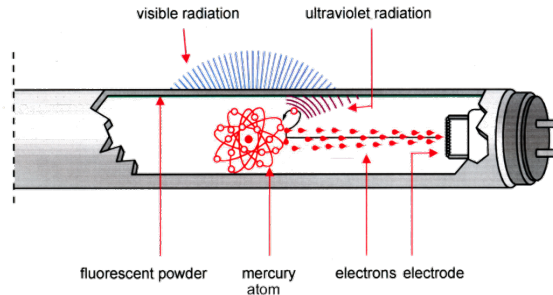

Insects are attracted to all light but over the years research has proven that insects are particularly attracted to blue ultra violet light at a UV wavelength of approximately 350/360 nanometers: