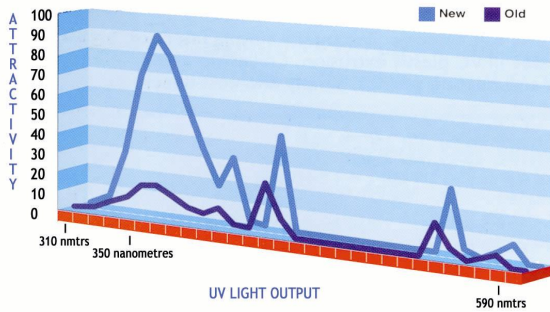

Please note that all bulbs have a lifetime of approximately 12 months. After this, they become less insect attractive and should be replaced.

All our units are now fitted with high-powered Actinic tubes, the result of a recent breakthrough in UV technology where each tube will always peak at 360 nanometers to create the largest output of light available in the industry.

- Benefit 1** – Improved performance against time.
- Actinic tube remains effective for 40% longer than BL350 tube (ordinary UV)

- Benefit 2** - Higher light UV output than BL350 tubes
- UV levels peak at 365 nm, proven to be the most attractive wavelength for flies