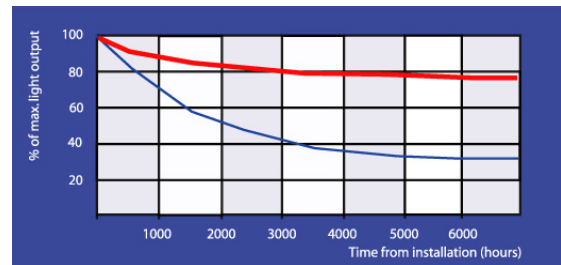

Please note that all bulbs have a lifetime of approximately 12 months. After this, they become less insect attractive and should be replaced.

All our units are now fitted with high-powered Actinic tubes, the result of a recent breakthrough in UV technology where each tube will always peak at 360 nanometers to create the largest output of light available in the industry.

- Benefit 1** – Improved performance against time.
- Actinic tube remains effective for 40% longer than BL350 tube (ordinary UV)

- Benefit 2** - Higher light UV output than BL350 tubes
- UV levels peak at 365 nm, proven to be the most attractive wavelength for flies